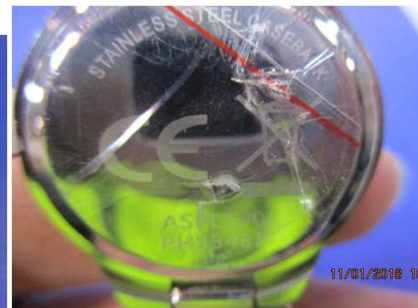

Langues : Anglais

VISUELS

6628822

6628823

6628824