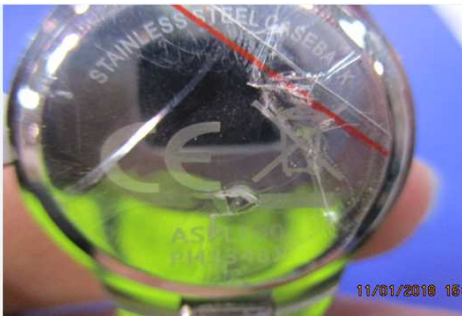

6628829

6628830

6628834

6628832

WATCH GUARANTEE

INTRODUCTION TO YOUR WATCH
We would like to pass on to you some information, which we hope you will find interesting and helpful. Your watch has been produced to a high quality standard and with careful use will give you many years of satisfactory service. You can greatly assist in improving the life of your watch by following a few simple suggestions:

HANDLE WITH CARE
Although your watch is shock resistant, please do not take unnecessary risks by wearing the watch whilst carrying out rough work, etc.

PLATING
Gold, Silver and Rhodium plated cases can be damaged by hair or body sprays. Please therefore, whenever possible, place on your wrist after using such sprays – not before.

BATTERIES
The battery life should be approximately 18 months. Battery changes require special tools and expertise – particularly in water resistant watches which may have an inner seal and which could be broken whilst opening the case back. Your

OPERATING INSTRUCTIONS

QUARTZ NON-DATE WATCH

- Pull crown out to position B
- Advance hands clockwise to the correct time
- Return to position A

QUARTZ DATE WATCH

- Time setting as above, but pull crown out to position C
- Date setting by pulling crown out to position B and turning clockwise or anti-clockwise
- Return to position A

QUARTZ DAY/DATE WATCH

- Time setting as above, but pull crown out to position C
- Date setting by pulling crown out to position B and turn clockwise, return to position A
- Day setting by pulling crown to position B and turn anti-clockwise. Return to position A.

Do not wind the crown when it is in position A. If your